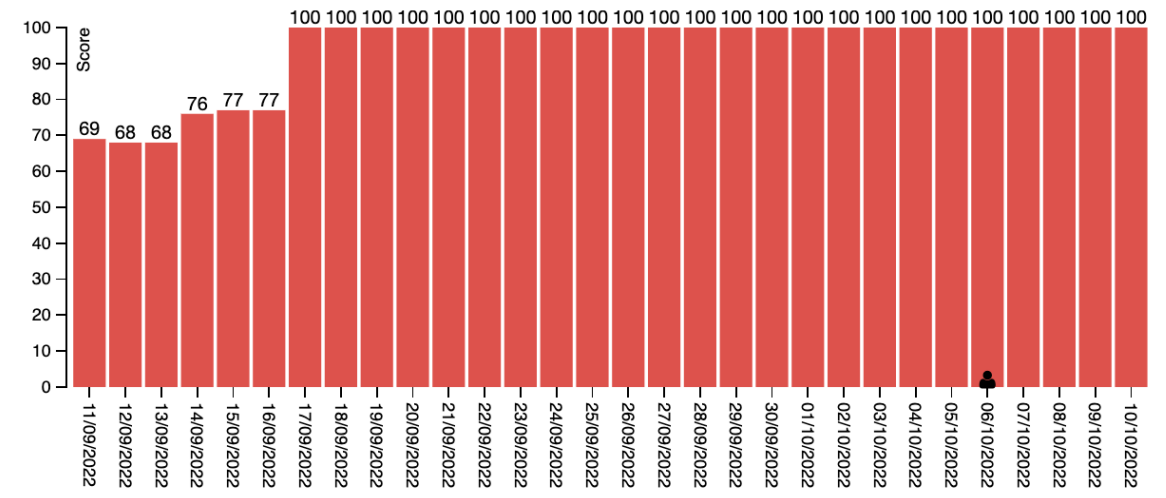

Last Login 08/10/2022 10:00 p.m.

[Send Message](#)
[@gmail.com](#)

- Overview
- Notes
- History
- Contacts

- Daily
- Weekly
- Grades
- Print